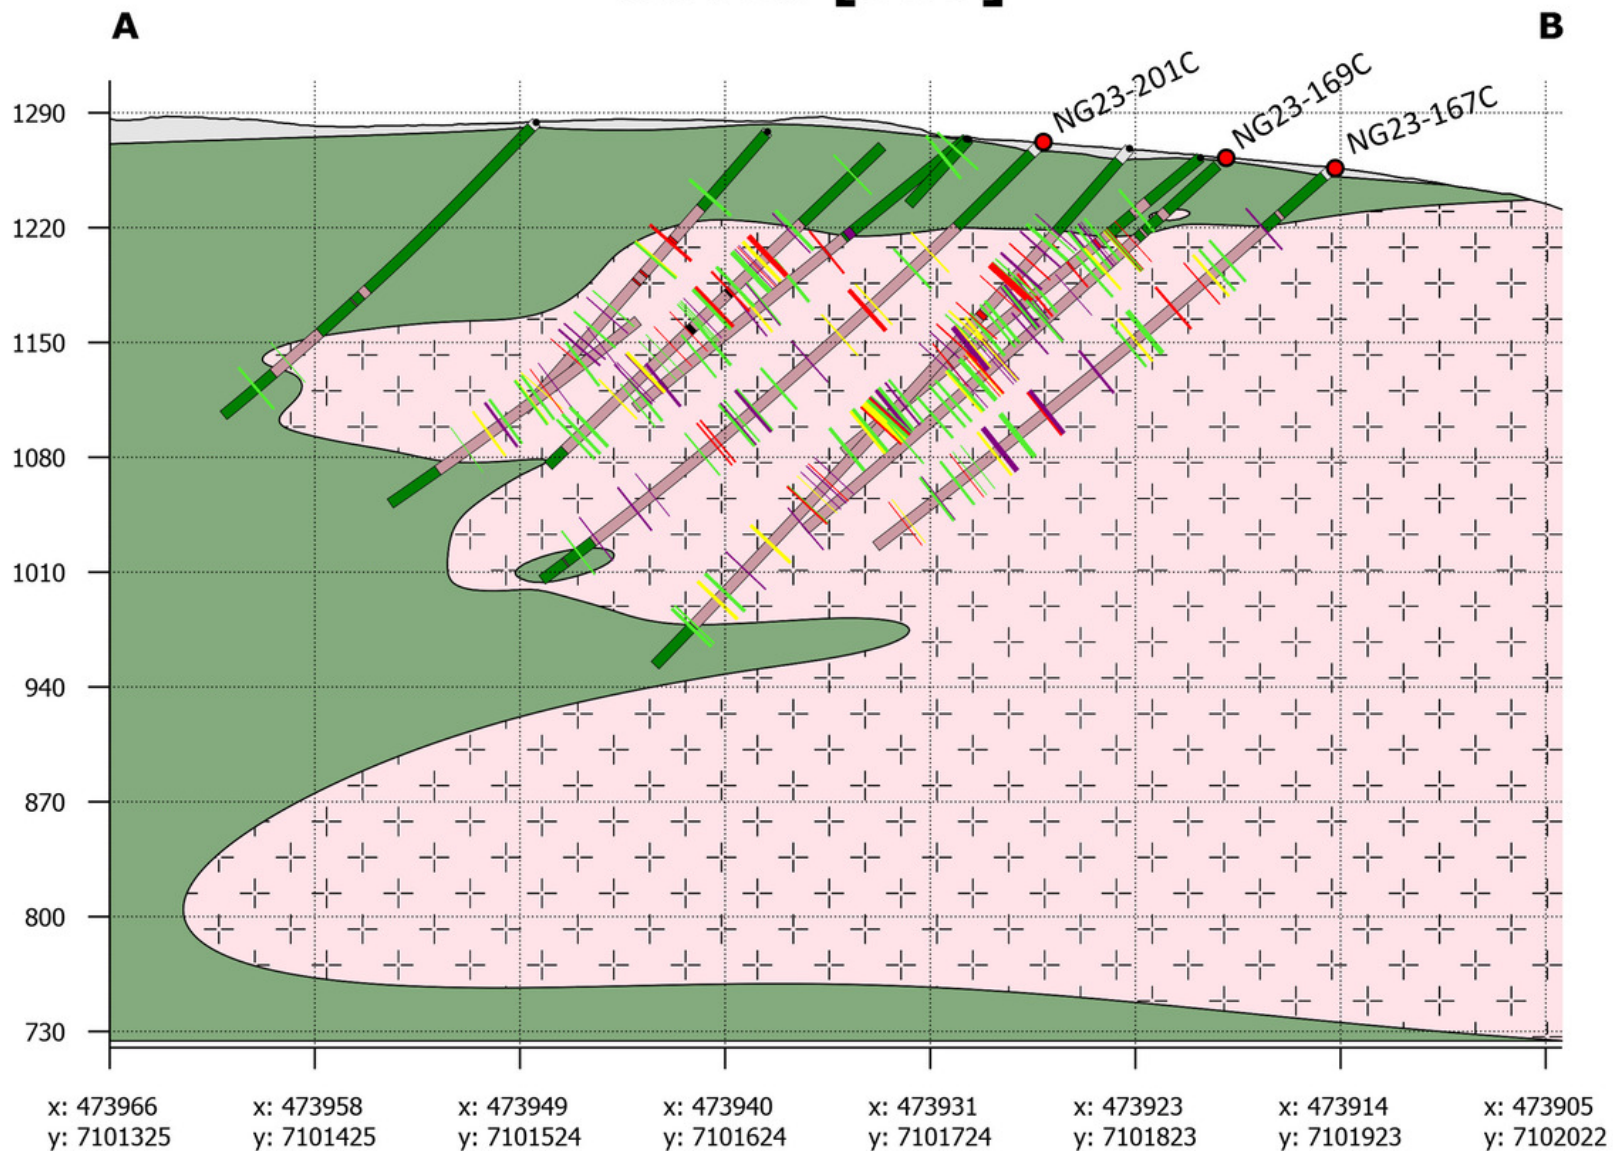

Raven [500]

Legend

— Topography

Au_Final_ppm

GroupedLith

Scale: 1:3,500

Vertical exaggeration: 0.8x